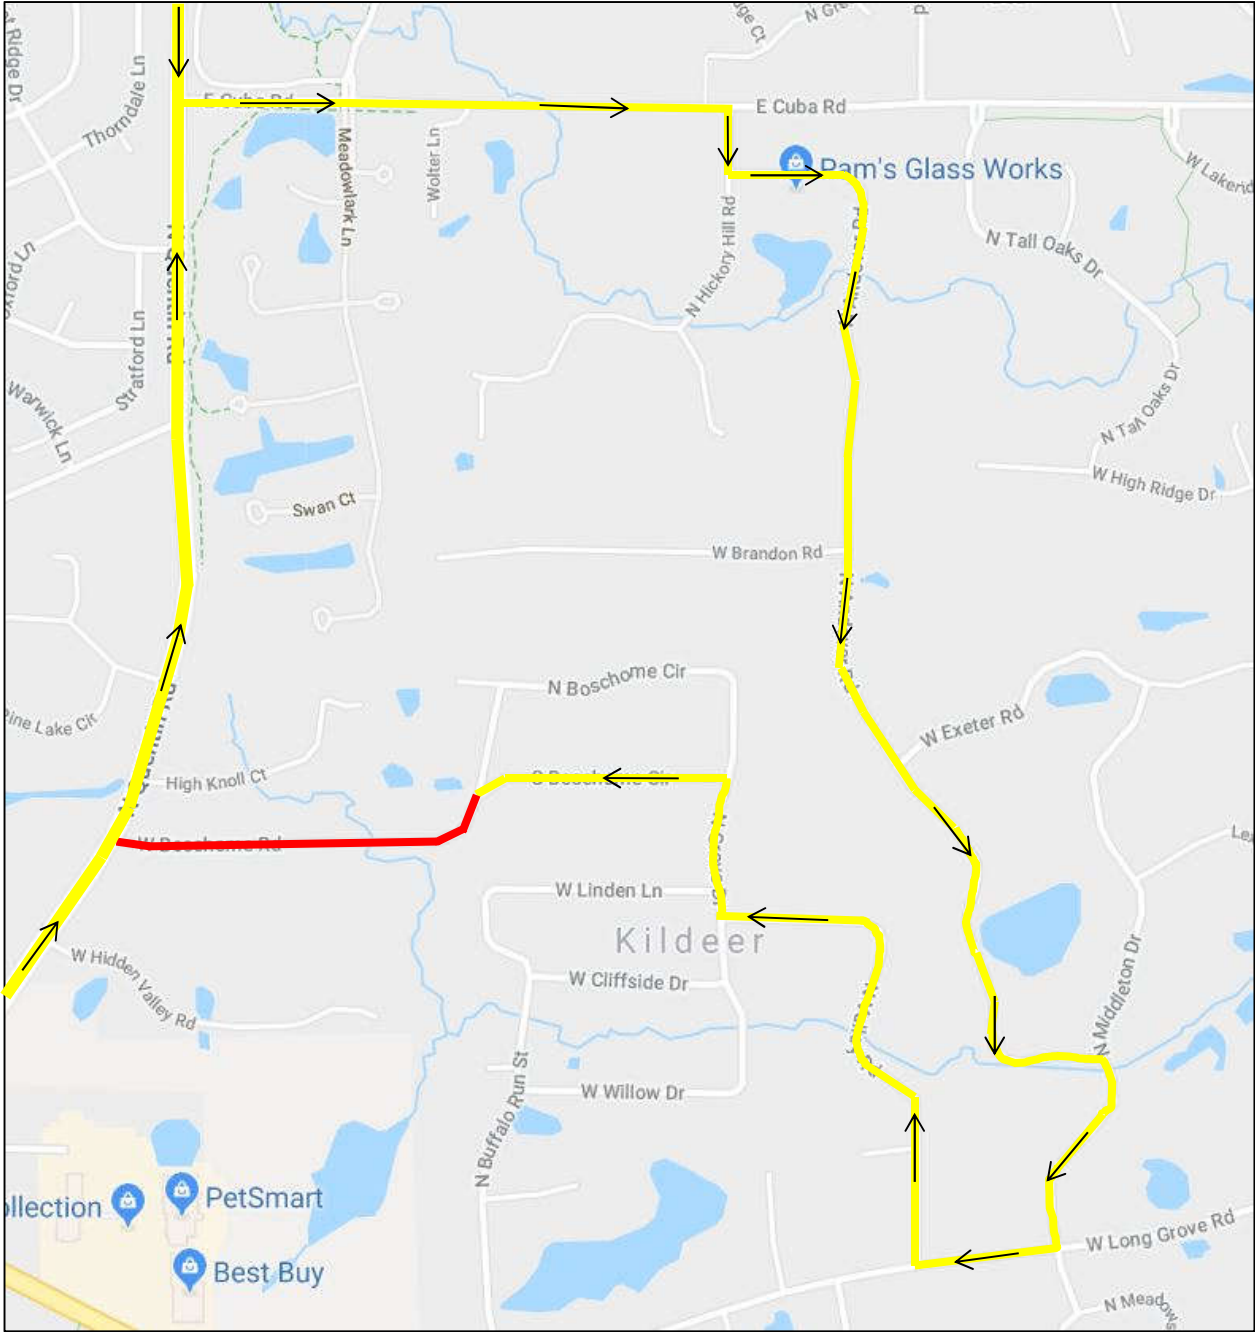

Boschome Road Closure Detour

- Closure (Local access from the east only)
- Detour Route